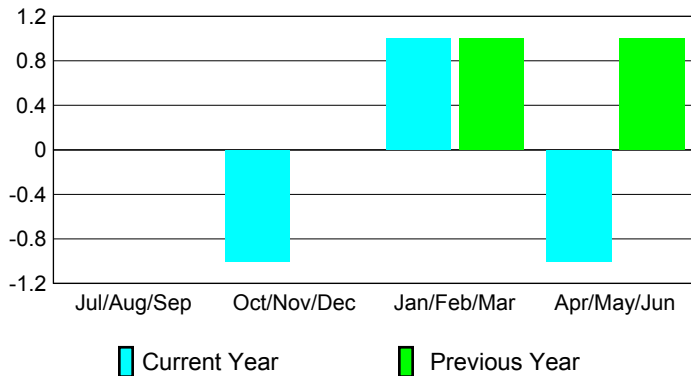

2008-2009 GMT Quarterly Report for District (or Undistricted) **District 121**

GMT: **Tibor Bucek**

Location: **POLAND**

GMT CA: **4**

CLUBS

Club Results 2008-2009

Clubs 2007-2008

| Month | New Club Goal | Actual New Clubs | Actual Dropped Clubs | Gain/Loss of Clubs | Gain/Loss of Clubs |
|---------------|---------------|------------------|----------------------|--------------------|--------------------|
| Jul/Aug/Sep | 0 | 0 | 0 | 0 | 0 |
| Oct/Nov/Dec | -2 | 0 | -1 | -1 | 0 |
| Jan/Feb/Mar | 1 | 0 | 1 | 1 | 1 |
| Apr/May/June | 2 | 1 | -2 | -1 | 1 |
| Totals | 1 | 1 | -2 | -1 | 2 |

Club Results 2008-2009

Goal, New, Dropped, Gain/Loss

Comparison of Club Gain/Loss

Current Year Compared to the Previous Year

YTD Status Quo Clubs 2008-2009

Status Quo Clubs Compared to Status Quo Members

MEMBERSHIP