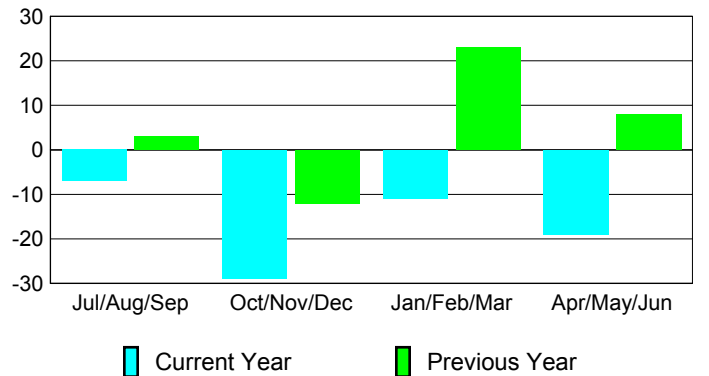

Membership Results 2008-2009

Membership 2007-2008

| Month | Net Memb Goal | Actual New Memb | Actual Dropped Memb | Gain/Loss of Memb | Gain/Loss of Memb |
|---------------|---------------|-----------------|---------------------|-------------------|-------------------|
| Jul/Aug/Sep | 0 | 28 | -35 | -7 | 3 |
| Oct/Nov/Dec | 0 | 15 | -44 | -29 | -12 |
| Jan/Feb/Mar | 30 | 35 | -46 | -11 | 23 |
| Apr/May/June | 50 | 24 | -43 | -19 | 8 |
| Totals | 80 | 102 | -168 | -66 | 22 |

Membership Results 2008-2009

Goal, New, Dropped, Gain/Loss

Comparison of Membership Gain/Loss

Current Year Compared to the Previous Year

Gender Comparison 2008-2009

Jul/Aug/Sep

Oct/Nov/Dec

Jan/Feb/Mar

Apr/May/June

Male

Female