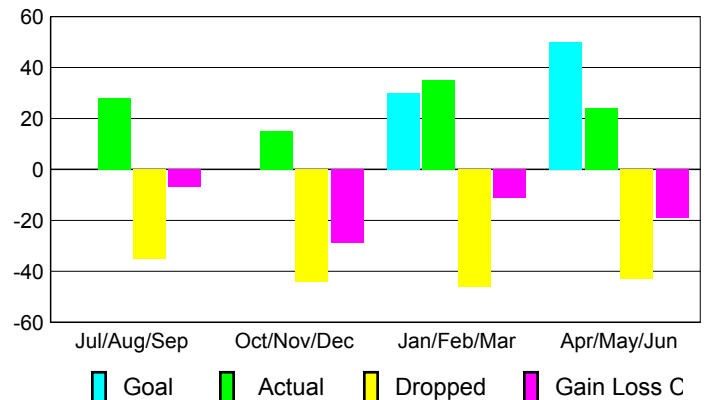

Membership Results 2008-2009

Goal, New, Dropped, Gain/Loss

Comparison of Membership Gain/Loss

Current Year Compared to the Previous Year