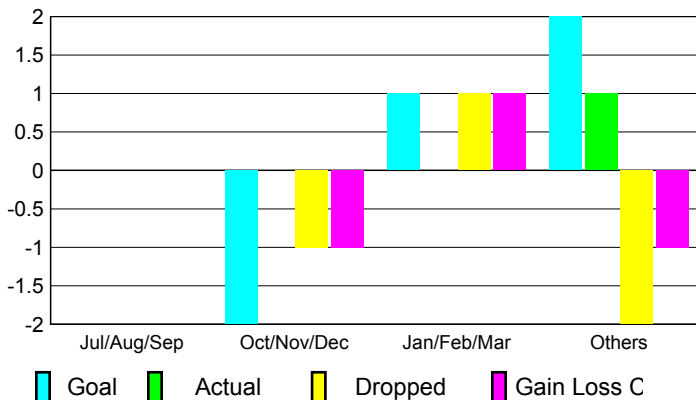

2008-2009 GMT Quarterly Report for District (or Undistricted) **District 121**

GMT: **Tibor Bucek**

Location: **POLAND**

GMT CA: **4**

CLUBS

Club Results 2008-2009

Clubs 2007-2008

| Month | New Club Goal | Actual New Clubs | Actual Dropped Clubs | Gain/Loss of Clubs | Gain/Loss of Clubs |
|---------------|---------------|------------------|----------------------|--------------------|--------------------|
| Jul/Aug/Sep | 0 | 0 | 0 | 0 | 0 |
| Oct/Nov/Dec | -2 | 0 | -1 | -1 | 0 |
| Jan/Feb/Mar | 1 | 0 | 1 | 1 | 1 |
| Apr/May/June | 2 | 1 | -2 | -1 | 1 |
| Totals | 1 | 1 | -2 | -1 | 2 |

Club Results 2008-2009

Goal, New, Dropped, Gain/Loss

Comparison of Club Gain/Loss

Current Year Compared to the Previous Year

YTD Status Quo Clubs 2008-2009

Status Quo Clubs Compared to Status Quo Members

MEMBERSHIP

Membership Results 2008-2009

Membership 2007-2008

| Month | Net Memb Goal | Actual New Memb | Actual Dropped Memb | Gain/Loss of Memb | Gain/Loss of Memb |
|---------------|---------------|-----------------|---------------------|-------------------|-------------------|
| Jul/Aug/Sep | 0 | 28 | -35 | -7 | 3 |
| Oct/Nov/Dec | 0 | 15 | -44 | -29 | -12 |
| Jan/Feb/Mar | 30 | 35 | -46 | -11 | 23 |
| Apr/May/June | 50 | 24 | -43 | -19 | 8 |
| Totals | 80 | 102 | -168 | -66 | 22 |